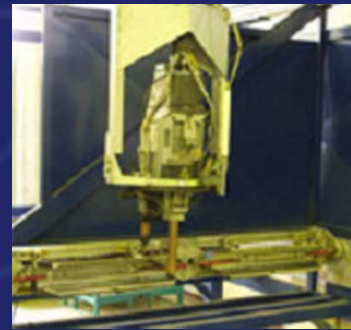

Stamping
Arcwelding
Spotwelding
Assambling